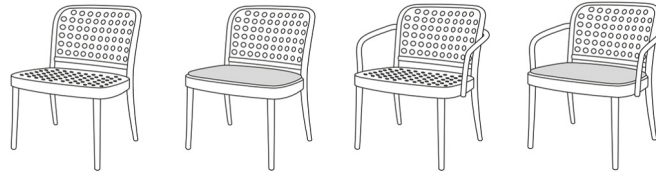

ton.eu

Ton

Claesson
Koivisto Rune

Product number	311 822	313 822	321 822	323 822	311 823	313 823
Type	chair	chair	armchair	armchair	barstool	barstool
Type of wood	beech	beech	beech	beech	beech	beech
Seat option	veneer	upholstery	veneer	upholstery	veneer	upholstery
Back option	veneer	veneer	veneer	veneer	veneer	veneer
Armrest option						

10-YEAR
WARRANTY

ISO 9001 : 2015
ISO 14001 : 2015

**Claesson
Koivisto Rune**

	321 823	323 823	371 824	373 824	371 825	373 825
Product number	321 823	323 823	371 824	373 824	371 825	373 825
Type	barstool	barstool	barstool	barstool	stool	stool
Type of wood	beech	beech	beech	beech	beech	beech
Seat option	veneer	upholstery	veneer	upholstery	veneer	upholstery
Back option	veneer	veneer				
Armrest option						
Technical Information	high/low	high/low	high/low	high/low		
Total width (cm)	51	51	46/42,6	46/42,6	38,8	38,8
Total depth (cm)	53,5/53	53,5/53	46/42,6	46/42,6	38,8	38,8
Total height (cm)	110/93	110/93	78/61	80/63	46	48
Armrest height (cm)	96,5/79,5	96,5/79,5				
Seat height (cm)	78/61	79/62	78/61	80/63	46	48
Width of seat (cm)	45	45	ø 37	ø 37	ø 37	37
Depth of seat (cm)	41	41	ø 37	ø 37	ø 37	37
Weight of product (kg)	6,1/5,8	6,4/6,1	3,6/3,3	3,8/3,5	2,5	2,7
Consumption of fabric (m)		0,289		0,177		0,177
Consumption of leather (m ²)		0,722		0,55		0,55
Packing (pcs)	1	1	1	1	1	1
Volume (m ³ /pc)	0,452/0,419	0,452/0,419	0,158	0,158	0,113	0,113
Package dimensions (cm)	60 × 56 × 117/ 62 × 57 × 103	60 × 56 × 117/ 62 × 57 × 103	40 × 40 × 86	40 × 40 × 86	43 × 43 × 53	43 × 43 × 53
Bicolour						
Stackability						
Embossed seat/backrest						
Leg connection colour						

**10-YEAR
WARRANTY**

 ISO 9001 : 2015
 ISO 14001 : 2015

Claesson
Koivisto Rune

Product number	361 826	363 826	361 827	363 827	
Type	lounge armchair	lounge armchair	lounge armchair	lounge armchair	
Type of wood	beech	beech	beech	beech	
Seat option	veneer	upholstery	veneer	upholstery	
Back option	veneer	veneer	veneer	veneer	
Armrest option					